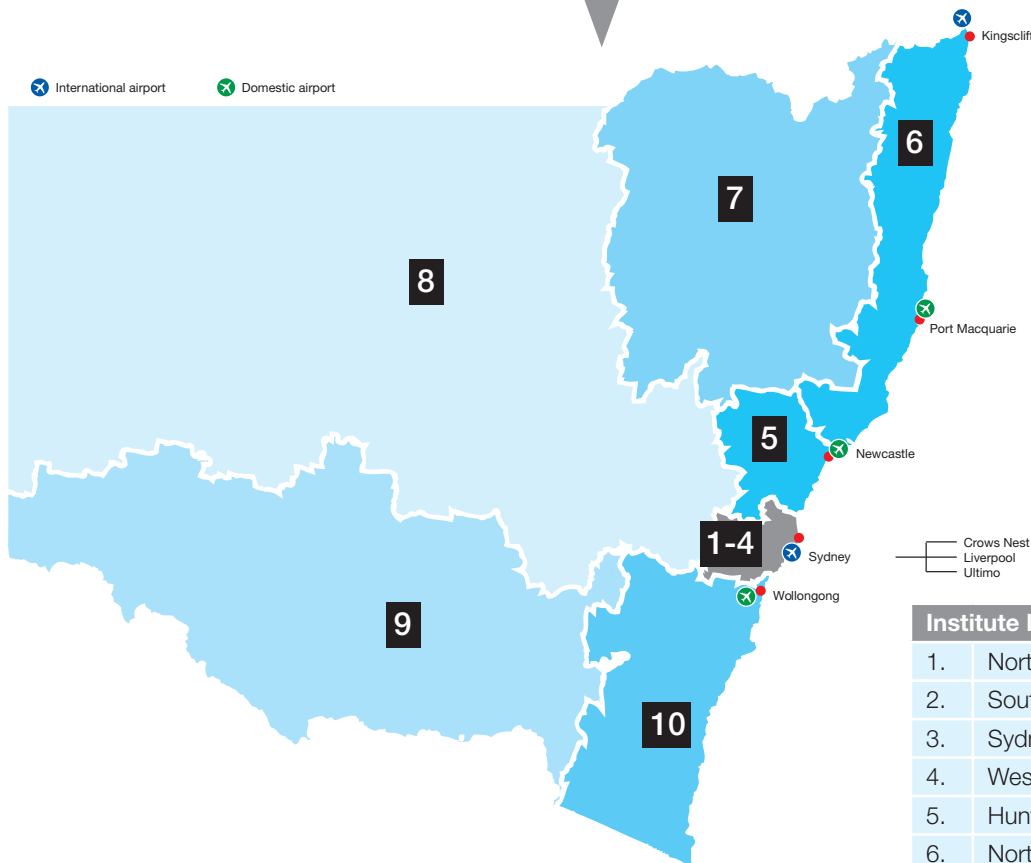

## English Language Centre locations in Sydney

- **Crows Nest** – Northern Sydney Institute
- **Liverpool** – South Western Sydney Institute
- **Ultimo** – Sydney Institute

## English Language Centre locations outside Sydney

- **Kingscliff** – North Coast Institute
- **Newcastle** – Hunter Institute
- **Port Macquarie** – North Coast Institute
- **Wollongong** – Illawarra Institute

Institute locations	
1.	Northern Sydney
2.	South Western Sydney
3.	Sydney
4.	Western Sydney
5.	Hunter
6.	North Coast
7.	New England
8.	Western
9.	Riverina
10.	Illawarra

Remember to apply before  
**31 December 2012**  
 to be eligible for this special offer